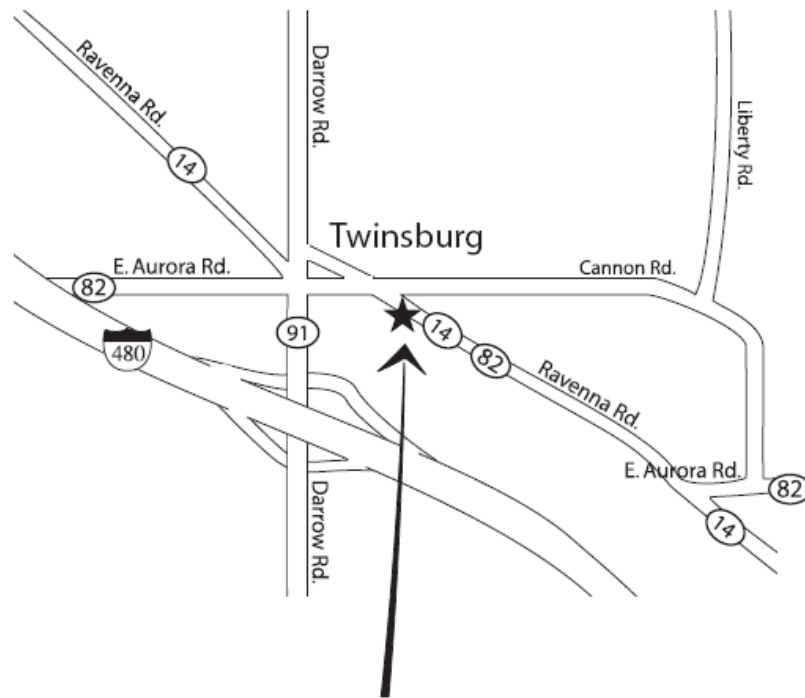

Directions to Twinsburg Office

Violet Orthodontics
Creekside Plaza
9630 Ravenna Road
Twinsburg, OH 44087
330-474-1317

From I-480 East / OH-14 (E)

Take Exit 36 – OH 82 towards Aurora/Twinsburg. Turn **LEFT** onto E. Aurora Road / OH 82 (E) and then make a slight **RIGHT** onto East Ravenna Road.

From 91 (N) / SOM Center Road

Turn **RIGHT** onto E. Aurora Road / OH 82 (E). Then make a slight **RIGHT** onto East Ravenna Road.

From 91 (S) / SOM Center Road

Turn **LEFT** onto East Ravenna Road

We are located in Creekside Plaza, on the Right Hand Side on Ravenna Road.

From OH 82 West

Take OH 82 towards Twinsburg. OH 82 becomes Ravenna Road. We are located in Creekside Plaza, on the Left Hand Side on Ravenna Road.